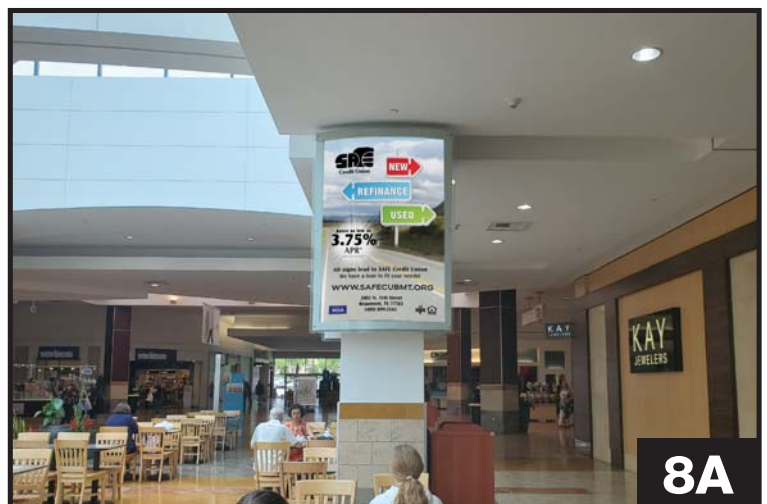

CAPITAL MALL (WA) PANEL LOCATIONS

3A

4A

5A

6A

7A

8A