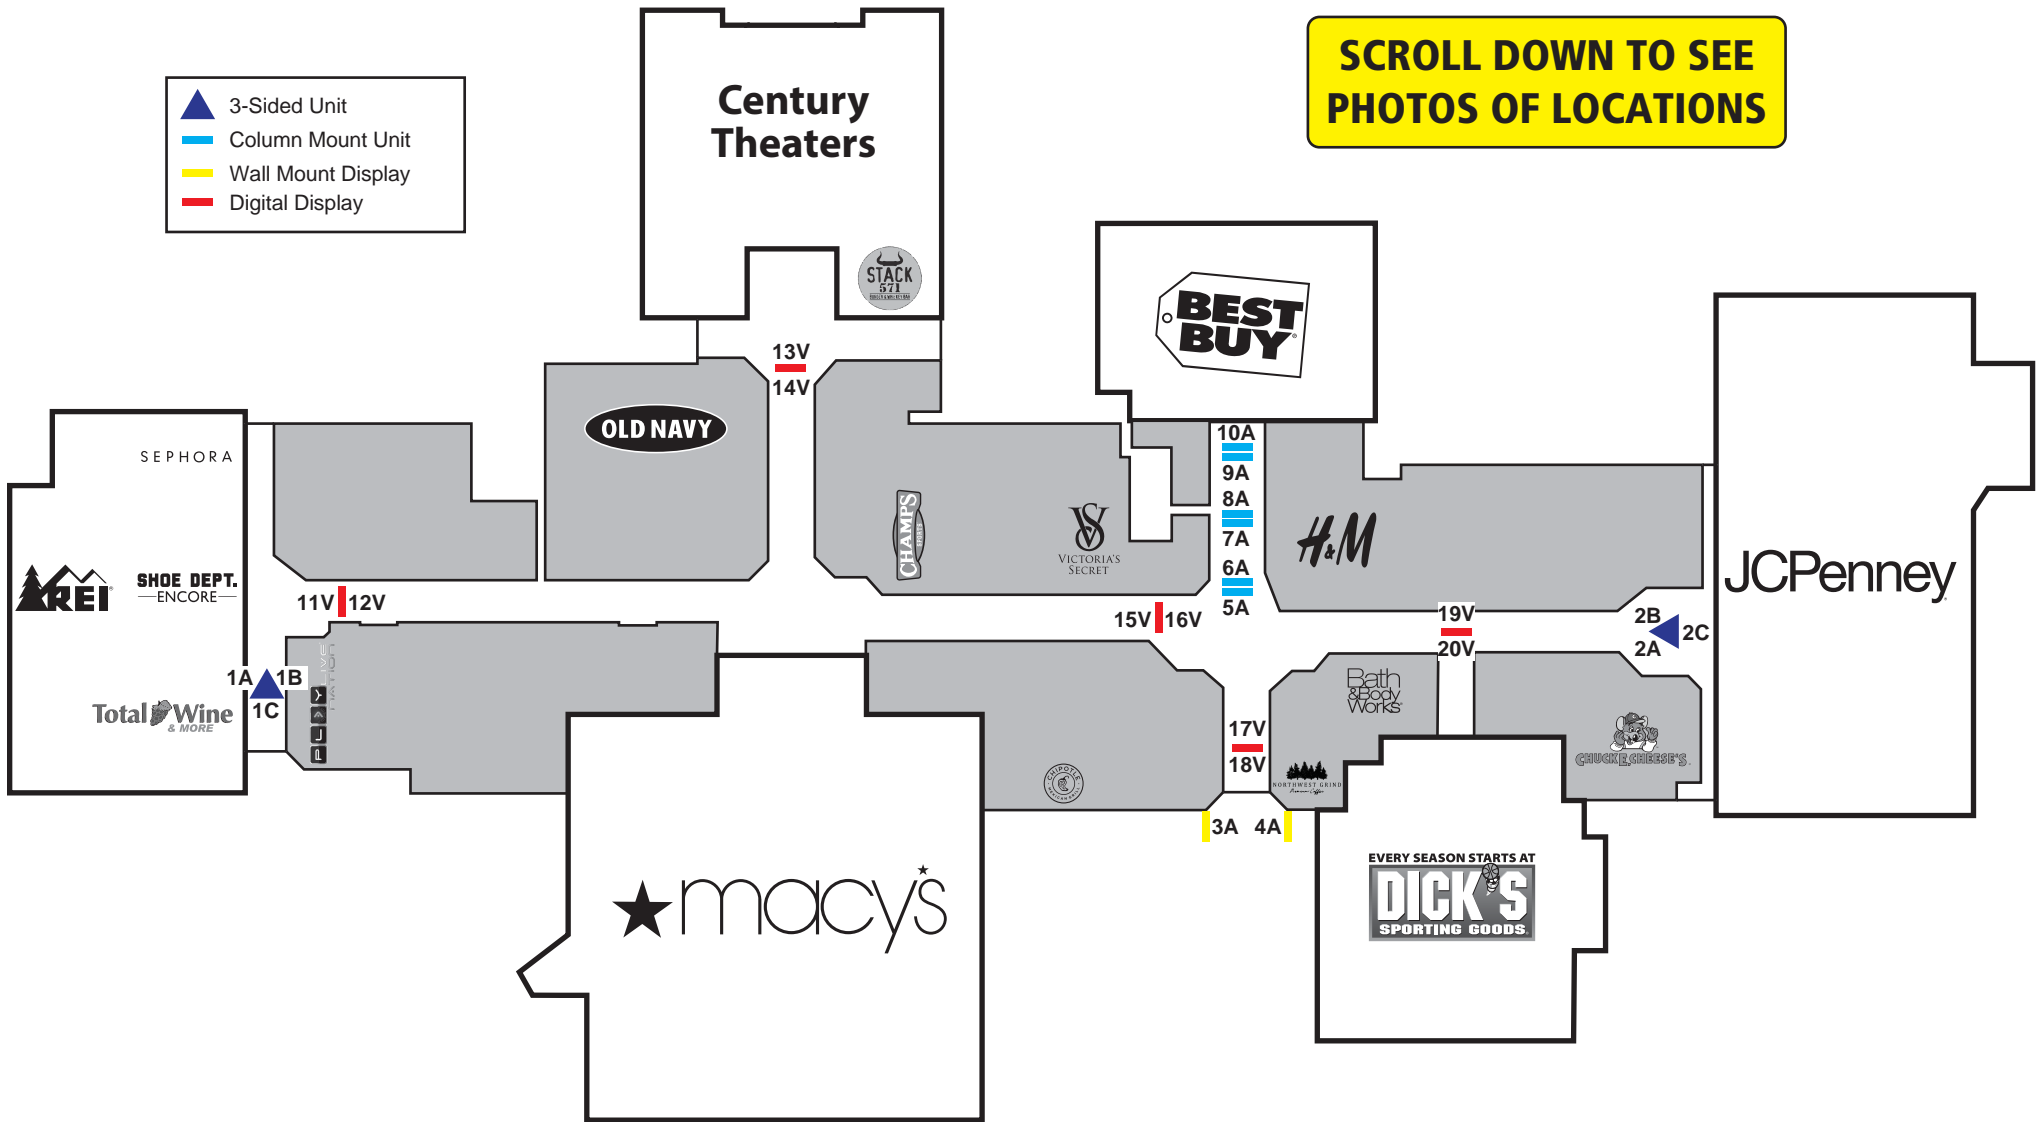

Choose the location(s) where you would like your ad to appear!

-  3-Sided Unit
-  Column Mount Unit
-  Wall Mount Display
-  Digital Display

SCROLL DOWN TO SEE PHOTOS OF LOCATIONS

CAPITAL MALL (WA) PANEL LOCATIONS

CAPITAL MALL (WA) PANEL LOCATIONS

3A

4A

5A

6A

7A

8A

CAPITAL MALL (WA) PANEL LOCATIONS

CAPITAL MALL (WA) PANEL LOCATIONS