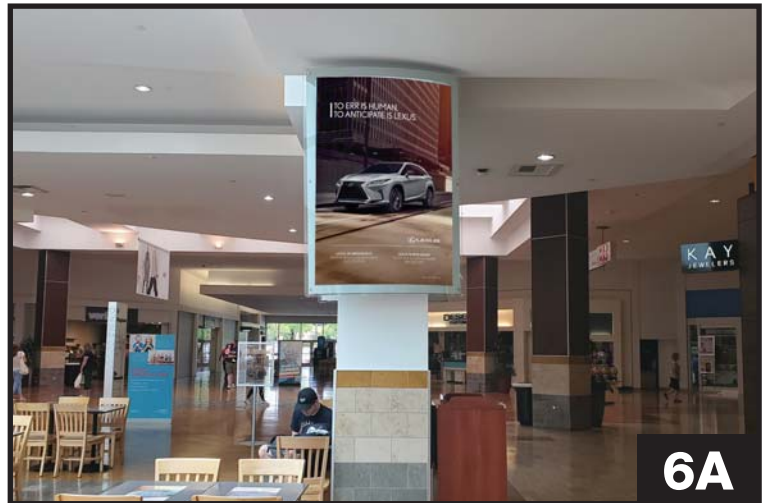

CAPITAL MALL (WA) PANEL LOCATIONS

3A

4A

5A

6A

7A

8A